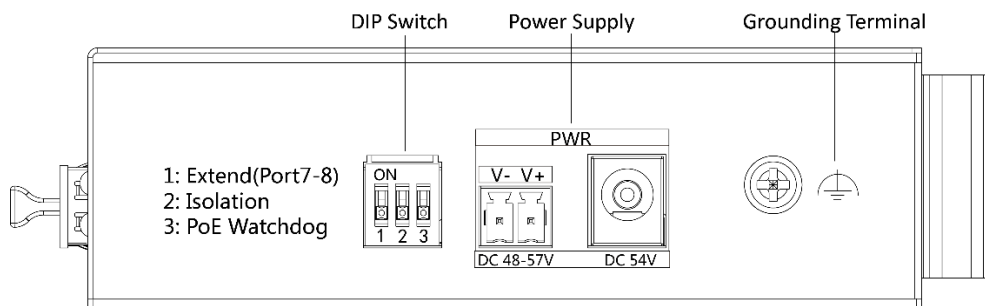

Available Model

DS-3T0510HP-E