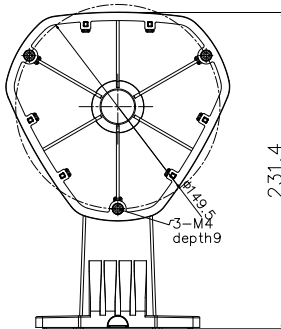

DS-1273ZJ-DM25

Wall Mounting Bracket for Dome Camera

Features

- Aluminum alloy material with surface spray treatment
- Waterproof design
- Design of cap is for convenient wiring

Dimension

Available Model

DS-1273ZJ-DM25

Parameters

Model	DS-1273ZJ-DM25
Parameters	Wall Mount Bracket for Dome Camera
Appearance	Hikvision White
Material	Aluminum Alloy
Dimension	231.4×183.5×164mm
Weight	870g

Notes

- The bracket should be installed on flat wall
- Waterproof rubber is necessary for outdoor application
- The wall must be capable of supporting over 3 times as much as the total weight of the camera and the mount.
- The maximum load capacity of the bracket is 3KG