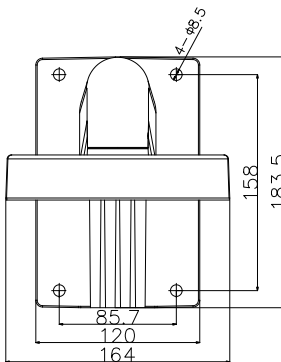

DS-1273ZJ-DM25

Wall Mounting Bracket for Dome Camera

Features

- Aluminum alloy material with surface spray treatment
- Waterproof design
- Design of cap is for convenient wiring

Dimension

Available Model

DS-1273ZJ-DM25

Parameters

Model	DS-1273ZJ-DM25
Parameters	Wall Mount Bracket for Dome Camera
Appearance	Hikvision White
Material	Aluminum Alloy
Dimension	231.4×183.5×164mm
Weight	870g

Notes

- The bracket should be installed on flat wall
- Waterproof rubber is necessary for outdoor application
- The wall must be capable of supporting over 3 times as much as the total weight of the camera and the mount.
- The maximum load capacity of the bracket is 3KG