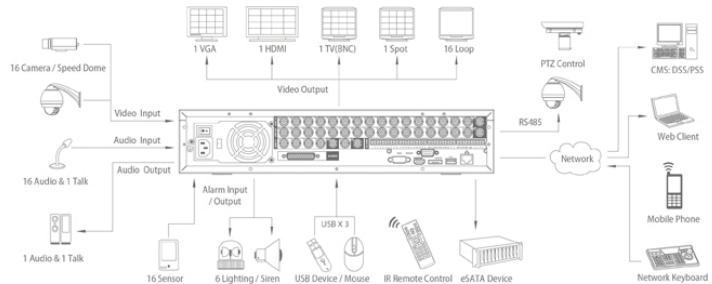

System Connection

Specifications

Model	DH-DVR0804HF-S-E	
System	Main Processor	High performance Dual-core embedded microprocessor
	Operating System	Embedded LINUX
	System Resources	Pentaplex function: live, recording, playback, backup & remote access
	Control Mode	Front panel, USB mouse, IR remote control, Keyboard, Network
Video	Input	8 channel, BNC(1.0Vp-p, 75Ω)
	Standard	NTSC/ PAL, Effio 960H camera
	Output	1 HDMI, 1 VGA, 1 TV, 1 Spot, BNC(1.0Vp-p, 75Ω)
	Loop Output	8 channel
Audio	Input	8 channel, BNC(200-2800mV, 30KΩ)
	Output	1 channel, BNC(200-3000mV, 5KΩ)
	Bidirectional Talk	1 channel Input, BNC(200-2800mV, 30KΩ), 1 channel Output, BNC(200-3000mV, 5KΩ)
Display	Display Split	1/4/8/9
	Spot Split	1/4/9
	Resolution	1920×1080, 1280×1024, 1280×720, 1024×768
	Tour Display	Support
	Privacy Masking	4 self-defined four-sided zones for privacy masking for each camera
	OSD	Camera title, time, video loss, camera lock, motion detection, recording
Recording	Video/Audio Compression	H.264 / G.711
	Image Resolution	960H(960×576/960×480)/D1/4CIF(704×576/704×480) / HD1(352×576/352×480) / 2CIF(704×288/704×240) / CIF(352×288/352×240) / QCIF(176×144/176×120)
	Encoding Speed	Main Stream: 960H/D1/HD1/2CIF/CIF(1~25/30fps) Extra Stream: CIF/QCIF(1~25/30fps)
	Bit Rate	32~4096Kb/s
	Recording Quality	CBR, VBR(1~6 level, level 6 is the best)
	Recording Mode	Manual, Schedule(Regular(Continuous), MD(Video detection: Motion detection, Camera blank, Video loss), Alarm), Stop
	Recording Priority	Manual > Alarm > MD > Regular
	Recording Interval	1~120 min. (default: 60 min.), Pre-record: 1~30 sec., Post-record: 10~300 sec.