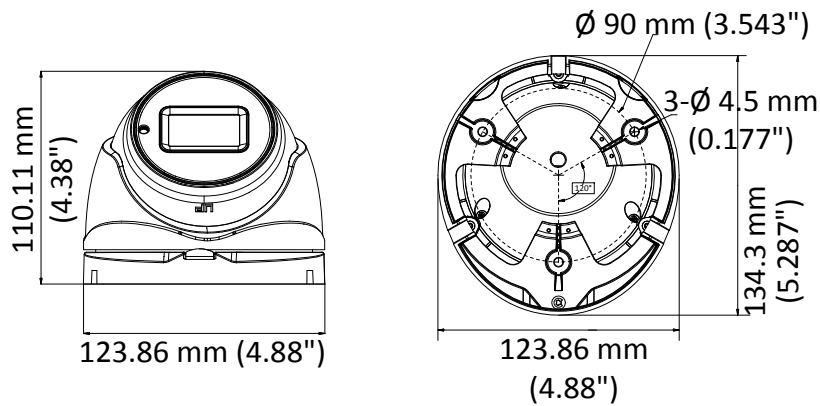

## Specification

<b>Camera</b>	
Image Sensor	8.29 megapixel progressive scan CMOS
Signal System	PAL/NTSC
Frame Rate	PAL: 8 MP@12.5fps, 5 MP@20fps, 4 MP@25fps, 1080p@25fps NTSC: 8 MP@15fps, 5 MP@20fps, 4 MP@30fps, 1080p@30fps
Resolution	3840 (H) × 2160 (V)
Min. illumination	Color: 0.003 Lux@(F1.2, AGC ON), 0 Lux with IR
Shutter Time	PAL: 1/12.5 s to 1/10,000 s NTSC: 1/15 s to 1/10,000 s
Slow Shutter	Max. 16 times
Lens	2.8 mm to 12 mm motorized vari-focal lens
Horizontal Field of View	108.1° to 45.6°
Lens Mount	Φ14
Day & Night	IR cut filter
Angle Adjustment	Pan: 0° to 360°, Tilt: 0° to 75°, Rotate: 0° to 360°
Synchronization	Internal synchronization
WDR (Wide Dynamic Range)	120 dB
<b>Menu</b>	
AGC	Support
Day/Night Mode	Auto/Color/BW (Black and White)
White Balance	Auto/Manual/Natural
Privacy Mask	ON/OFF, 4 programmable privacy masks
BLC (Backlight Compensation)	Support
3D DNR (Digital Noise Reduction)	Level 1 to 10
Language	English
Functions	Contrast, Sharpness, Saturation, Mirror, Defog, HLC
<b>Interface</b>	
TVI Video Output	1 HD analog output
CVBS Video Output	1 CVBS output (75Ω/BNC)
<b>General</b>	
Operating Conditions	-40 °C to 60 °C (-40 °F to 140 °F), humidity: 90% or less (non-condensation)
Power Supply	12 VDC ±25% <i>*You are recommended to use one power adapter to supply the power for one camera.</i>
Power Consumption	Max.14 W
Ingress Protection	IP67
Material	Metal
IR Range	Up to 80 m
Communication	Up the coax, Protocol: HIKVISION-C (TVI output)
Dimensions	134.3 mm × 123.9 mm × 111.4 mm (5.29" × 4.88" × 4.39")
Weight	Approx. 630 g (1.39 lb.)

## Dimension