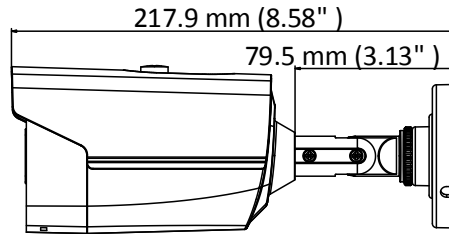

Order Models

DS-2CE16U1T-IT3F

Dimension