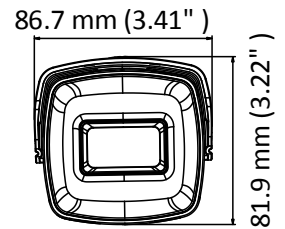

Order Models

DS-2CE16U1T-IT3F

Dimension