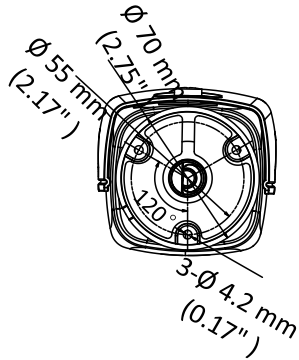

Order Models

DS-2CE16U1T-IT3F

Dimension