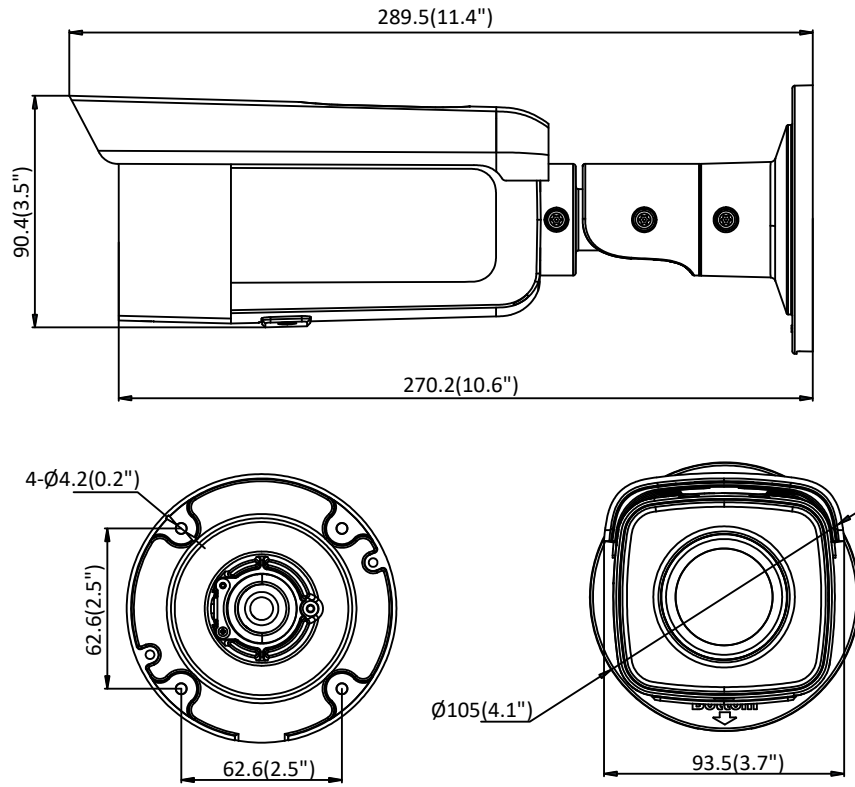

Protocols	TCP/IP, ICMP, HTTP, HTTPS, FTP, DHCP, DNS, DDNS, RTP, RTSP, RTCP, PPPoE, NTP, UPnP, SMTP, SNMP, IGMP, 802.1X, QoS, IPv6, UDP, Bonjour
General Function	One-key reset, anti-flicker, three streams, heartbeat, mirror, password protection, privacy mask, watermark, IP address filter
Firmware Version	V5.5.61
API	ONVIF (PROFILE S, PROFILE G), ISAPI
Simultaneous Live View	Up to 6 channels
User/Host	Up to 32 users 3 levels: Administrator, Operator and User
Client	iVMS-4200, Hik-Connect, iVMS-5200, iVMS-4500
Web Browser	IE8+, Chrome 31.0-44, Firefox 30.0-51, Safari 8.0+
<b>Interface</b>	
Communication Interface	1 RJ45 10M/100M self-adaptive Ethernet port
On-board Storage	Built-in micro SD/SDHC/SDXC slot, up to 128 GB
Reset Button	Yes
SVC	H.265 encoding and H.264 encoding support
<b>Smart Feature-set</b>	
Behavior Analysis	Line crossing detection, intrusion detection, unattended baggage detection, object removal detection
Exception Detection	Scene change detection
Face Detection	Yes
<b>General</b>	
Operating Conditions	-30 °C to +60 °C (-22 °F to +140 °F), humidity 95% or less (non-condensing)
Power Supply	12 VDC ± 25%, 5.5 mm coaxial power plug PoE (802.3af, class 3)
Power Consumption	-I5: 12 VDC, 0.5 A, max: 8 W PoE: (802.3af, 36 VDC to 57 VDC), 0.3 A to 0.1 A, max: 9.5 W -I8: 12 VDC, 1.0 A, max: 11 W PoE: (802.3af, 36 VDC to 57 VDC), 0.4 A to 0.1 A, max: 12.9 W
IR Range	-I5: Up to 50 m -I8: Up to 80 m
Wavelength	850 nm
Protection Level	IP67
Material	Front cover: Metal, back cover: Metal
Dimensions	Camera: Φ105 × 289.5 mm (4.1" × 11.4")
Weight	Camera: 1000 g (2.2 lb.) With package: 1500 g (3.3 lb.)

## Dimensions

Unit: mm

**Accessories**

**Rubber Sleeve**  
Rubber sleeve with weather proof

**DS-1275ZJ-SUS**  
Vertical Pole Mount

**DS-1276ZJ-SUS**  
Corner Mount

**DS-1280ZJ-S**  
Junction Box

**DS-1260ZJ**  
Junction Box