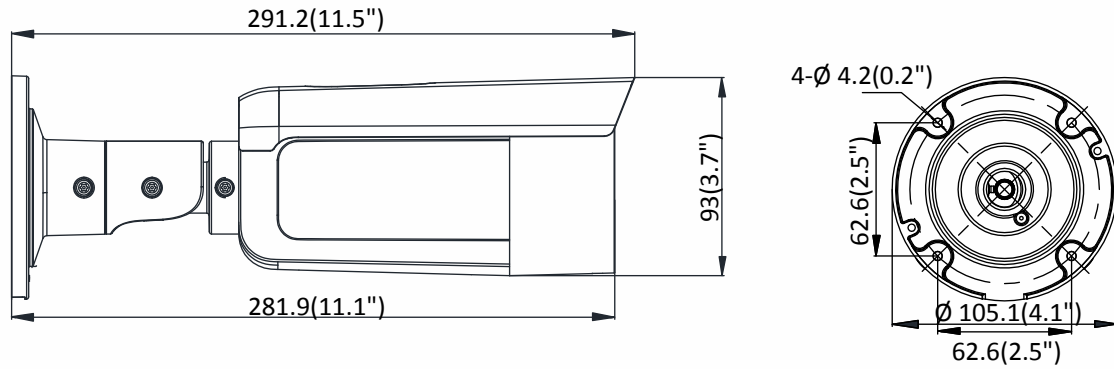

Dimension

Unit: mm(inch)

Accessory

DS-1260ZJ
Junction Box

Distributed by