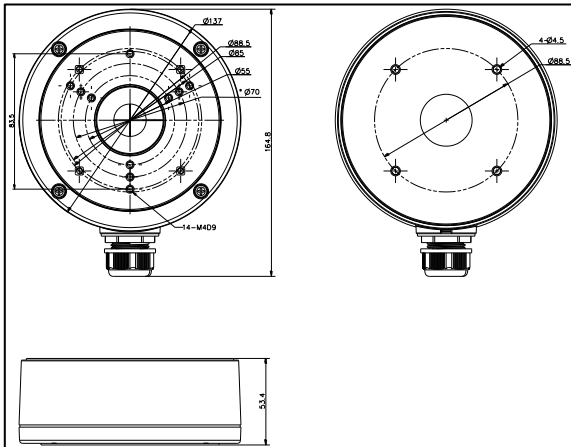

### Junction Box for Dome Camera

#### Dimension:

#### Parameter:

Model	DS-1280ZJ-S
Parameters	Junction Box for Dome Camera
Appearance	Hikvision White
Material	Aluminum Alloy
Dimension	Φ 137 × 53.4 × 164.8 mm
Weight	515 g (1.14 lb.)