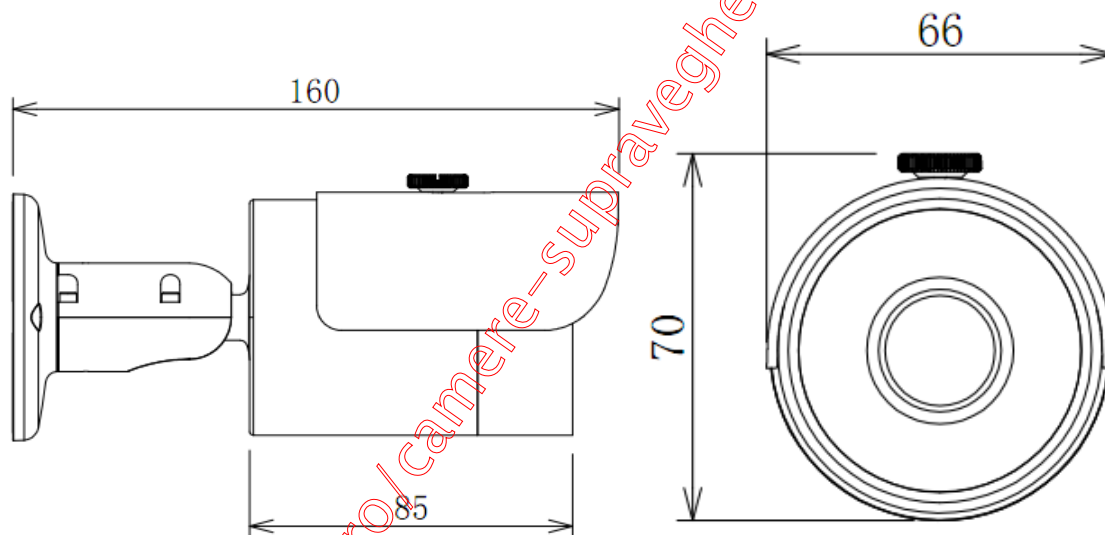

DH-IPC-HFW4200S

Smart Phone	iPhone, iPad, Android, Windows Phone
Auxiliary Interface	
Memory Slot	N/A
RS485	N/A
Alarm	N/A
PIR Sensor Range	N/A
General	
Power Supply	DC12V, PoE (802.3af)
Power Consumption	<6W
Working Environment	-20°C~+60°C, Less than 95% RH
Ingress Protection	IP66
Vandal Resistance	N/A
Dimensions	70mm×66mm×160mm
Weight	0.5kg

Dimensions (mm)